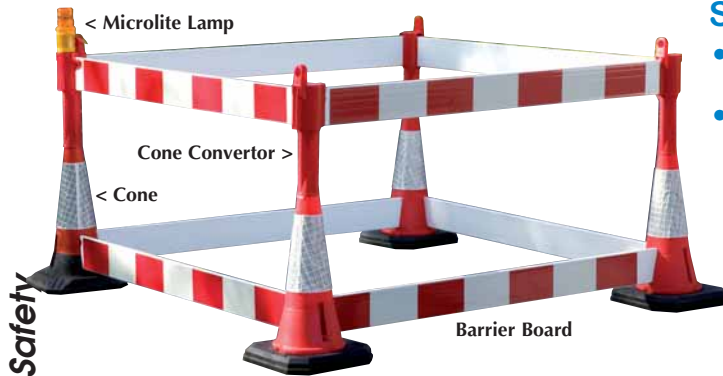

Barriers

Barrier Set KAC0432006 (1.25m wide) with 4 Bases - KEB0001
Note: Bases are sold separately

Folding barrier

- Polypropylene captive plank supports for extra rigidity and longer life
- Linear hinged system with reflective top boards and plain white lower boards
- Square siting around excavations or as a linear barrier along cabling or trenching sites
- Lamps are easily attached for additional night-time visibility
- Black twin hole 6.5kg heavy weight 100% recycled PVC base enabling systems to be linked together - 1000mm high

Slotted Cone Barrier

- 750mm slotted Cones - 100% recycled PVC - for use with the Cone Converter, to make a Barrier
- Barrier Boards are used with the Cone Convertors to build a Barrier System (Boards also fit the Round Turret Posts) For Microlite Lamp details See below

Round Turret Barrier

- Robust Barrier System comprises a UV stabilised HDPE 96mm diameter round upright with 4 way key holes to lock the reflective Barrier boards firmly into place

- Optional Lamp - **Microlite**
 2 modes - Static or flashing - Simple twist on/off operation with carry handle
 Conforms to BS3143 Part 2

Moorgate Barrier

- A tough, stable and lightweight Barrier System
- Portable and easily stored, available in three or four sided
- Stable Pedestrian Manhole Barrier is ideal for use in the Water and Telecommunication industries
- Red/white reflective boards, width per side 750mm.
 Red powder-coated steel frame, overall height approx. 1000mm