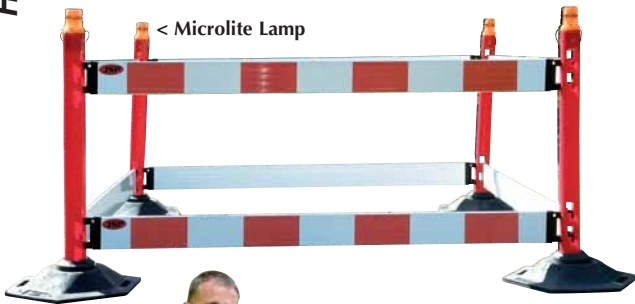

Round Turret Barrier

- Robust Barrier System comprises a UV stabilised HDPE 96mm diameter round upright with 4 way key holes to lock the reflective Barrier boards firmly into place