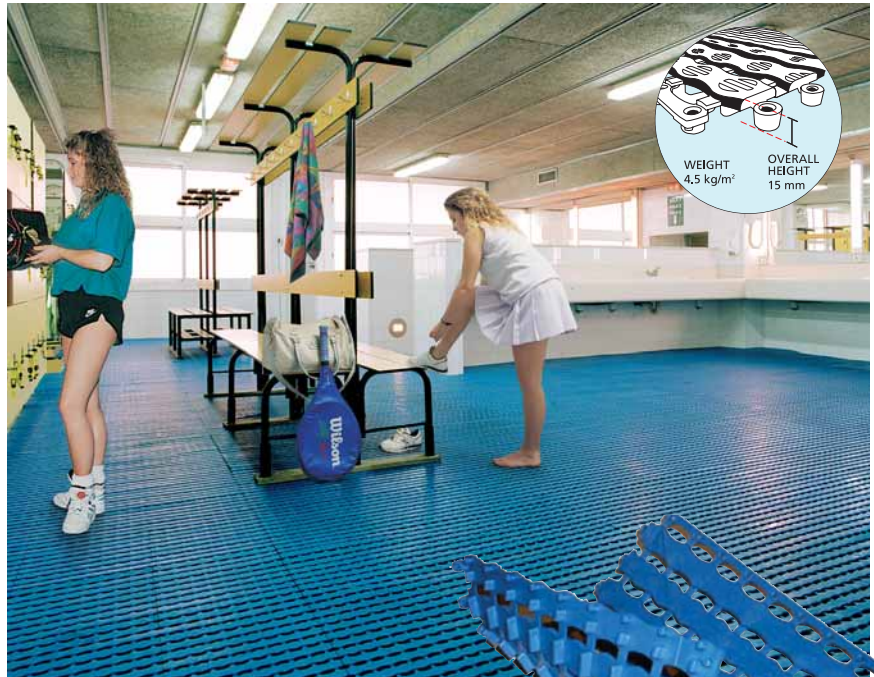

## Leisure Activity Matting

Warm, Comfortable and Slip-resistant is the ideal safe matting for sport and leisure applications, particularly around swimming pools, in changing rooms or in other wet areas, comfortable to stand on even with bare feet.

provides drainage of large volumes of water. Its 15mm height will disperse the heaviest of spillsages.

- Comfortable under foot, hygienic and slip-resistant
- Firm seamless joints with click together fit
- Open grid design facilitates excellent drainage of large volumes of water