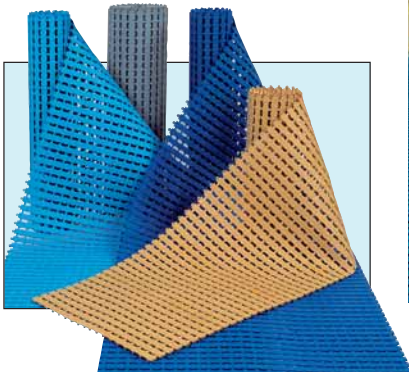

## Leisure Activity Matting

Warm, Comfortable and Slip-resistant is the ideal safe matting for sport and leisure applications, particularly around swimming pools, in changing rooms or in other wet areas, comfortable to stand on even with bare feet.

- Anti-bacterial additives with multi-directional drainage
- Hardwearing and requires no maintenance
- Sanitised anti-bacterial & anti-fungal additives
- Effective inside or out

Width x Length	Thickness	Colour	Code	Price
500mm x 10m roll	10mm	Oxford Blue	HR5BE	£237.64
500mm x 10m roll	10mm	Royal Blue	HR5RB	£237.64
500mm x 10m roll	10mm	Charcoal Grey	HR5GY	£237.64
500mm x 10m roll	10mm	Forest Green	HR5GN	£237.64
500mm x 10m roll	10mm	Mulberry Red	HR5RD	£237.64
1000mm x 10m roll	10mm	Oxford Blue	HR2BE	£406.56
1000mm x 10m roll	10mm	Royal Blue	HR2RB	£406.56
1000mm x 10m roll	10mm	Charcoal Grey	HR2GY	£406.56
1000mm x 10m roll	10mm	Forest Green	HR2GN	£406.56
1000mm x 10m roll	10mm	Mulberry Red	HR2RD	£406.56

## Wet Area Matting

Matting tiles enable the covering of large floor areas with an easy click together joining that provides a seamless covering. Hygienic and comfortable under foot, they are manufactured from EVA with additives providing anti-fungal and anti-bacterial qualities. Pre-embossing adds to slip resistance for bare feet traffic. Open grid, broad slats and sturdy supportlegs

provides drainage of large volumes of water. Its 15mm height will disperse the heaviest of spillsages.

- Comfortable under foot, hygienic and slip-resistant
- Firm seamless joints with click together fit
- Open grid design facilitates excellent drainage of large volumes of water