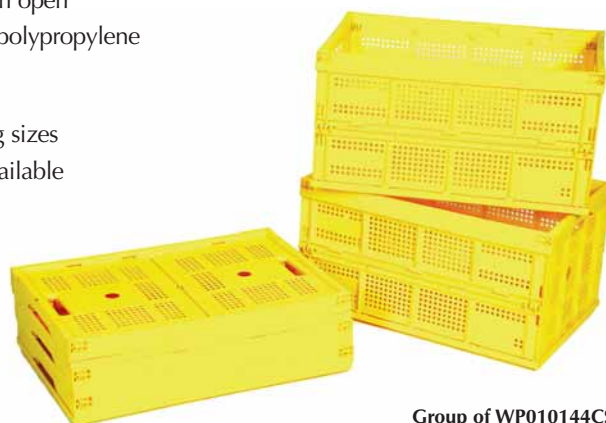

Folding Euro Containers

Re-useable Folding Euro Containers

Storage Equipment

ISO standard modular transport system

Dolly below:
WP010200CS

WP010173CS

WP010170CS

Dolly:
WP010140CS

WP010102CS

WP010170CS

WP010173CS

- Fold flat to save up to 80% of space
- Stackable when folded, or when open
- Manufactured from recyclable polypropylene
- Lightweight, space saving and re-usable
- Complete range of interstacking sizes
- Lids, dollies and accessories available

Group of WP010144CS

Volume (litres)	External Sizes: H x L x W (mm)	Internal Sizes: H x L x W (mm)	Capacity (kg)	Description	Colour	Code	Price
22	220 x 400 x 300	215 x 370 x 270	25	Solid side folding box	Blue	WP010101CS	£19.69
22	230 x 400 x 300	210 x 370 x 270	25	Solid side folding box with lid	Blue	WP010102CS	£24.31
40	275 x 530 x 350	260 x 500 x 320	40	Solid side folding box	Blue	WP010121CS	£22.31
44	220 x 600 x 400	215 x 570 x 330	40	Solid side folding box	Blue	WP010133CS	£23.02
44	220 x 600 x 400	210 x 570 x 330	40	Solid side folding box with lid	Blue	WP010132CS	£27.69
60	315 x 600 x 400	300 x 570 x 370	60	Perforated side folding box	Blue	WP010142CS	£28.86
60	315 x 600 x 400	300 x 570 x 370	60	Perforated side folding box	Yellow	WP010144CS	£28.86
65	320 x 600 x 400	315 x 570 x 370	60	Solid side folding box	Blue	WP010170CS	£29.46
65	320 x 600 x 400	295 x 570 x 370	60	Solid side folding box with lid	Blue	WP010173CS	£36.83
Dolly	165 x 600 x 400	-	250	Open deck, suits all 600 x 400 containers	Black	WP010140CS	£73.51
Dolly	200 x 800 x 600	-	450	Solid deck, double stack 600 x 400 containers	Black	WP010200CS	£123.85
Tamper evident lid stoppers (Pack of 100)				Snap-off security seal, suits all containers with lids	Red	WP010183CS	£9.15