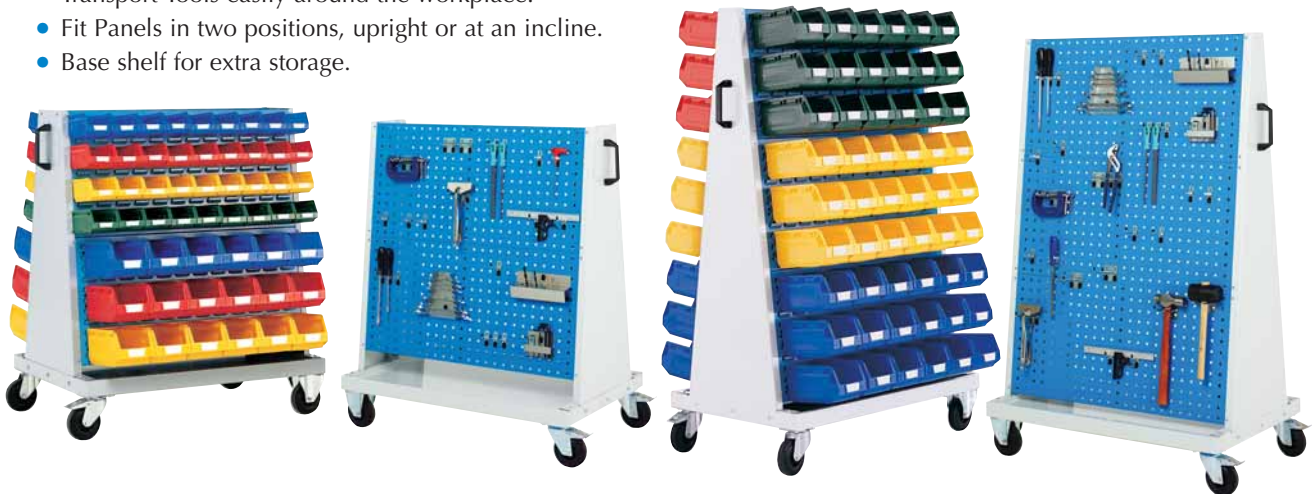

Panel Trolleys

- Transport Tools easily around the workplace.
- Fit Panels in two positions, upright or at an incline.
- Base shelf for extra storage.

Storage Equipment

Bin Shelving

Jumbo shelving complete with bins kits to make optimum use of the space available.

- 80kg UDL per shelf
- Shelves adjustable on 25mm pitch
- Shelves lipped to rear and sides
- Perforated end frames for use with hooks

Shelves/ Bin Qty	W x D x H & Bin Sizes Supplied	Code	Price
4 / 12x No.4	1000x300x1000mm 207 x 345 x 165mm	16001136	£197.29
4 / 9x No.5	1000x500x1000mm 303 x 485 x 190mm	16001137	£289.45
10/ 36x No.4	1000x300x2000mm 207 x 345 x 165mm	16001138	£477.42
8/ 21x No.5	1000x500x2000mm 303 x 485 x 190mm	16001139	£575.46

Panels (Types)	W x D x H	Accessories Included	Code	Price
6 Perfo	1000 x 650 x 1600	60 pc hook kit	B07002134	£551.54
6 Louvre	1000 x 650 x 1600	108 pc bin kit	14026017	£714.82
4 Perfo	1000 x 650 x 1200	40 pc hook kit	B07002132	£438.45
4 Louvre	1000 x 650 x 1200	108 pc bin kit	13031181	£535.18

Hook Kits	Code	Price
15 Piece	14031411	£31.34
20 Piece	14031412	£35.97
40 Piece	14031414	£60.22
60 Piece	14031415	£83.92

Tool Butlers

- Double sided Heavy Duty Trolley
- Available in Perfo, Louvre and mixed versions
- Provides safe, effective storage and transportation of tools / components
- Enhance security with a set of lockable doors